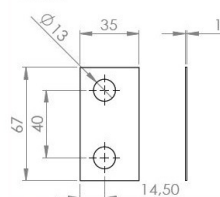

PRODUCT SHEET

Description:

Shower Hinge "Jaro" Up/Down, Black Finish, 90DG, Left, Wall/ Glass, 6-8mm Glass Thickness, $\varnothing 14$ mm Drilling, All Brass, Material, Self closing from 45 DG, Hold Stop at 0 & 90 DG

Item number:

15.23.115-4

| Units | Box | Carton | HS Code | Barcode |
|-------|-----|--------|------------|--|
| Pcs. | 1 | 20 | 8302100090 |  |
| | | | | 5704866509442 |

Dark fiber gasket 1 mm. f. door side member