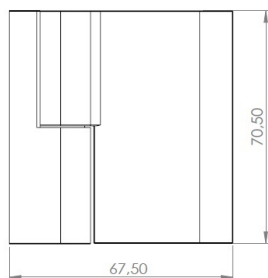

PRODUCT SHEET

Description:

Shower Hinge "Jaro" Up/Down, Black Finish, 90DG, Left, Wall/ Glass, 6-8mm Glass Thickness, $\varnothing 14$ mm Drilling, All Brass, Material, Self closing from 45 DG, Hold Stop at 0 & 90 DG

Item number:

15.23.115-4

| Units | Box | Carton | HS Code | Barcode |
|-------|-----|--------|------------|--|
| Pcs. | 1 | 20 | 8302100090 |  |
| | | | | 5704866509442 |

Dark fiber gasket 1 mm. f. door side member