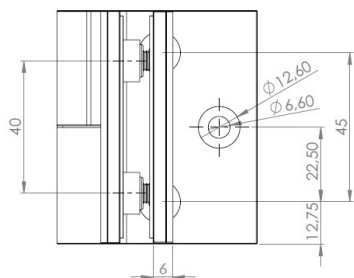

PRODUCT SHEET

Description:

Shower Hinge "Jaro" Up/Down, Black Finish, 90DG, Left, Wall/ Glass, 6-8mm Glass Thickness, $\varnothing 14$ mm Drilling, All Brass, Material, Self closing from 45 DG, Hold Stop at 0 & 90 DG

Item number:

15.23.115-4

| Units | Box | Carton | HS Code | Barcode |
|-------|-----|--------|------------|--|
| Pcs. | 1 | 20 | 8302100090 |  |
| | | | | 5704866509442 |

Dark fiber gasket 1 mm. f. door side member