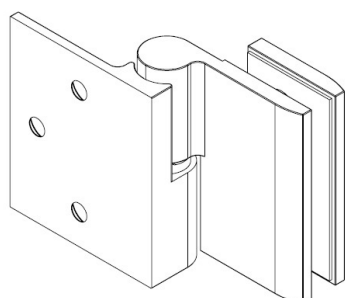

PRODUCT SHEET

Description:

Shower Hinge "Jaro" Up/Down, Black Finish, 90DG, Left, Wall/ Glass, 6-8mm Glass Thickness, $\varnothing 14$ mm Drilling, All Brass, Material, Self closing from 45 DG, Hold Stop at 0 & 90 DG

Item number:

15.23.115-4

| Units | Box | Carton | HS Code | Barcode |
|-------|-----|--------|------------|--|
| Pcs. | 1 | 20 | 8302100090 |  |
| | | | | 5704866509442 |

Dark fiber gasket 1 mm. f. door side member