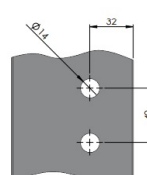

Glass drilling