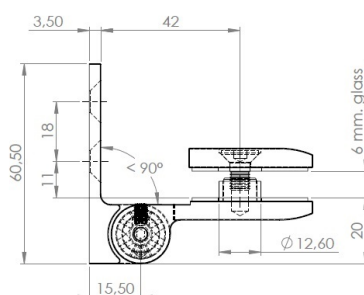

PRODUCT SHEET

Description:

Shower Hinge "Jaro" Up/Down, Black Finish, 90DG, Left, Wall/ Glass, 6-8mm Glass Thickness, $\varnothing 14$ mm Drilling, All Brass, Material, Self closing from 45 DG, Hold Stop at 0 & 90 DG

Item number:

15.23.115-4

| Units | Box | Carton | HS Code | Barcode |
|-------|-----|--------|------------|--|
| Pcs. | 1 | 20 | 8302100090 |  |
| | | | | 5704866509442 |

Dark fiber gasket 1 mm. f. door side member